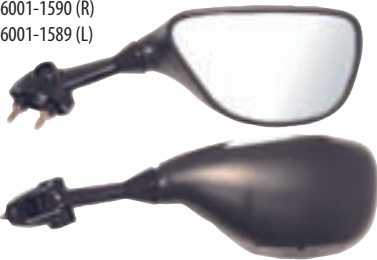

EXHAUST

TIRE & WHEEL

ORDER SHEET

**ZX600/900R**

- Black replacement mirrors.
- Fits ZX6R '98-02, ZX9R '98-02.
- Ref. OEM # 56001-1484 (R).
- Ref. OEM # 56001-1483 (L).

DESCRIPTION	MFR#	VL #	RETAIL
BLK-RT	20-29651	61-4106	\$22.95
BLK-LT	20-29652	61-4107	\$22.95

**ZX600RR/636 03-04**

- Available in Matte Black or Carbon Finish.
- 10mm thread fits both right and left sides.
- Replaces OEM 56001-1590 (R)
- Replaces OEM 56001-1589 (L)

DESCRIPTION	MFR#	VL #	RETAIL
BLK-RT	20-29631	61-4111	\$24.50
BLK-LT	20-29632	61-4112	\$24.50
CRBN-RT	20-29633	61-4113	\$30.80
CRBN-LT	20-29634	61-4114	\$30.80