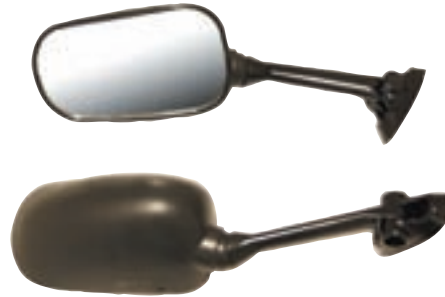

DESCRIPTION	MFR#	VL #	RETAIL
BLK-RT	20-69771	61-4131	$19.22
BLK-LT	20-69772	61-4132	$19.22
CRBN-RT	20-69773	61-4133	$25.30
CRBN-LT	20-69774	61-4134	$25.30