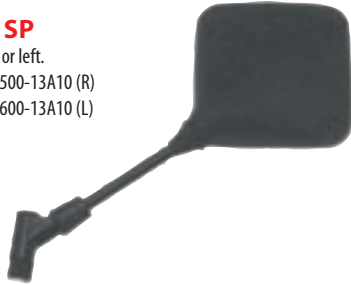

SUZUKI

OEM REPLICA MIRRORS

DR AND SP

- Fits right or left.
- OEM - 56500-13A10 (R)
- OEM - 56600-13A10 (L)

DESCRIPTION	MFR#	VL #	RETAIL
RIGHT	20-78201	61-4066	\$11.00
LEFT	20-78202	61-4067	\$11.00

KATANA 88-97

- Sold individually.
- Fits GSX600/750 Katana '88-97
- Ref. OEM # 56500-20C41/19C00 (R)
- Ref. OEM # 56600 20C41/19C00 (L)

DESCRIPTION	MFR#	VL #	RETAIL
RIGHT	20-78271	61-4120	\$20.87
LEFT	20-78272	61-4125	\$20.87

KATANA 98-07

- Sold individually.
- Fits - Katana 600-750 '98-07.
- Ref. OEM # 56500-08F00 (R).
- Ref. OEM # 56600-08F00 (L).

DESCRIPTION	MFR#	VL #	RETAIL
RIGHT	20-78231	61-4126	\$22.95
LEFT	20-78232	61-4127	\$22.95