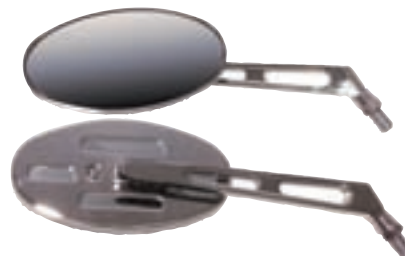

**CLAMP-ON MIRROR**

- Three clamp sizes in each box.
- Fits 3/4", 7/8" and 1" handlebars.
- Sold individually, in blister packs.

DESCRIPTION	MFR#	VL #	RETAIL
4" STEM	20-06804	61-4001	\$9.38
8" STEM	20-06808	61-4002	\$9.55

**BILLET MIRROR**

- Sold in right/left pairs.
- Universal oval billet mirrors.
- 10mm thread mounts and stud for Yamaha right side.
- Available in short and long stem.

DESCRIPTION	MFR#	VL #	RETAIL
SHORT STEM	20-26305	61-4006	\$47.37
LONG STEM	20-26307	61-4007	\$47.37