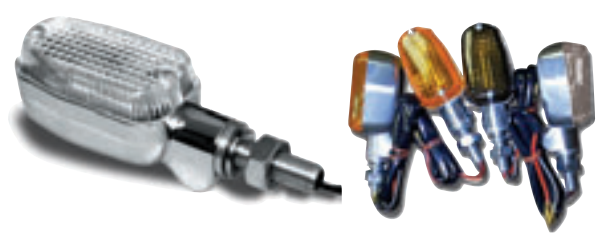

**MINI STEM SIGNALS**

- Small 2 1/2" Mini Stem light set in our popular Cat Eye style.
- 3 Body finishes and 2 lens options.
- Single filament bulb.
- Sold in PAIRS.

PART #'s	Description	MFR#	VL#	Retail
	Black/Clear	61-66243	61-4423	\$10.82
	Black/Neon	61-66244	61-4424	\$10.82
	Chrome/Clear	61-66253	61-4425	\$12.70
	Chrome/Neon	61-66254	61-4426	\$12.70
	Carbon/Clear	61-66263	61-4427	\$12.70
	Carbon/Neon	61-66264	61-4428	\$12.70

## MINI-SPORT SIGNALS

- Sold in PAIRS!
- Popular on all street, dual sport and sport bikes.
- Two-wire, single filament bulb.
- New long stem available!

DESCRIPTION	MFR#	VL#	RETAIL
Black/Amber	61-75600	61-4470	\$6.88
Black/Smoke	61-75603	61-4471	\$6.88
Black/Clear	61-75604	61-4472	\$9.50
Carbon/Amber	61-75616	61-4473	\$11.28
Carbon/Smoke	61-75618	61-4474	\$11.87
Carbon/Clear	61-75614	61-4475	\$13.33
White/Amber	61-75610	61-4476	\$6.88
White/Smoke	61-75613	61-4477	\$6.88
Black/Amber Long	61-75620	61-4478	\$7.42
White/Amber Long	61-75640	61-4479	\$7.42
Mini Bulb 10pk	48-63524	61-4496	\$6.63

## MARK II SIGNALS

- Polished aluminum body.
- Double filament bulb.
- Sold in PAIRS!.

DESCRIPTION	MFR#	VL#	RETAIL
Aluminum/Amber	61-75660	61-4465	\$19.67
Aluminum/Smoke	61-75663	61-4466	\$19.37
Chrome/Clear (Single Filament)	61-75691	61-4467	\$22.45
Bulb 10pk Double Filament	48-66512	61-4497	\$5.95

## LED SIGNALS

- Sharp looking Clear lens
- Clear LED's that light up in Amber!
- Available w/ Black, Carbon, or Chrome body.
- Long Life, and a modern look!
- Sold in PAIRS.